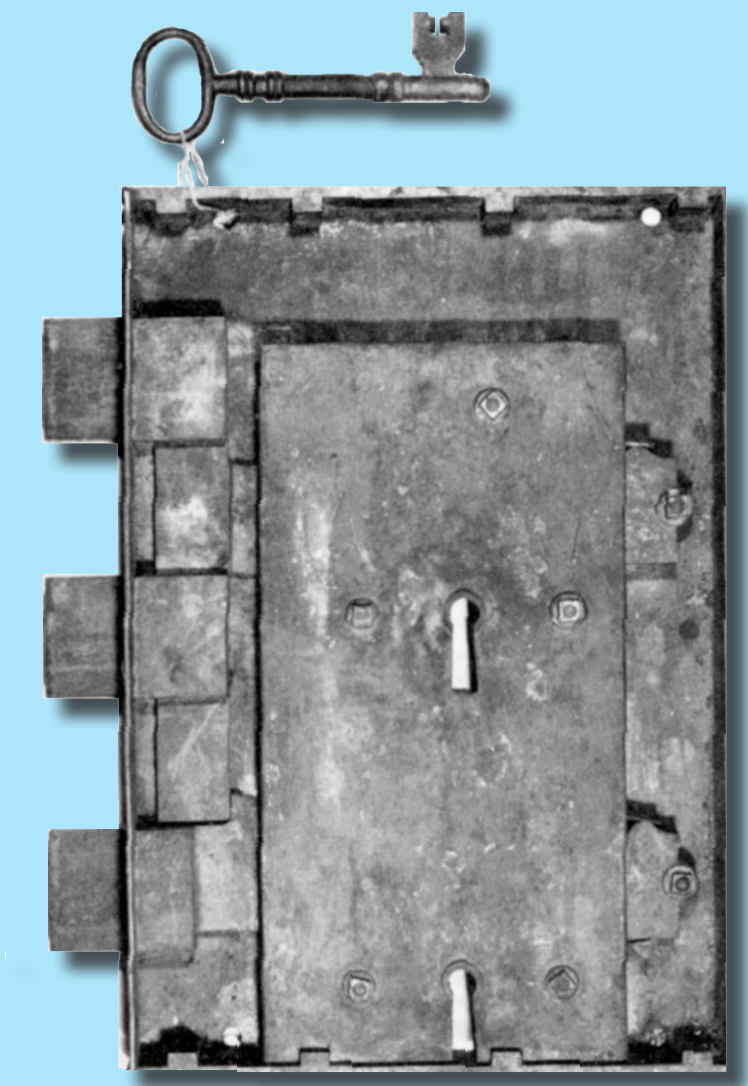

The County Jail

WHERE NAT TURNER WAS HELD

**NAT
TURNER
TRAIL**

1831
Southampton
Insurrection

In 1831, a simple wooden structure stood here, next to the Southampton County Courthouse. Built as a jail, the small building held Nat Turner and many of his followers before trial and during the time between their sentencing and executions.

Nat Turner's Capture

When his rebellion collapsed, Nat Turner returned to the insurrection site on Cabin Pond Road. He hid for more than two months in makeshift "caves" until Benjamin Phipps captured him. Turner was delivered to the jail on October 31, 1831. Governor John Floyd had authorized a \$500 reward for Turner's capture. Edward Butts, deputy of Southampton County's sheriff Clements Rochelle, signed the receipt.

County Jail, Jerusalem, Va., site of Nat Turner's incarceration.

Lock and key from
Nat Turner's jail cell.

Courtesy of the Southampton County Historical Society

Speech and Photographs Relating to Nat Turner's Insurrection,
Accession # 10673, University of Virginia Library, Charlottesville, Va.